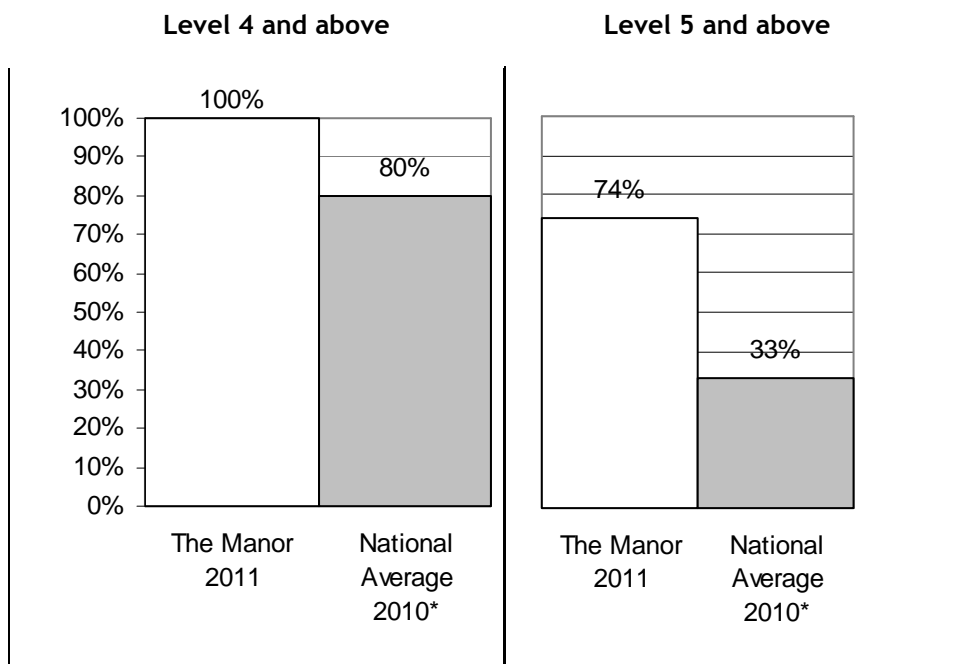

2011 - KEY STAGE 2 TEST RESULTS

All our Year 6 pupils (10/11 year olds) took the externally marked National Curriculum Key Stage Two Tests in English and Maths in May 2011. Science is no longer assessed as a Key Stage Two external test.

Level 4 - national target for 10/11 year olds

Level 5 - national target for 13/14 year olds. This level therefore represents an excellent standard of achievement for 10/11 year olds.

KS2 ENGLISH

Proportion of Pupils Attaining Level 4 and Level 5