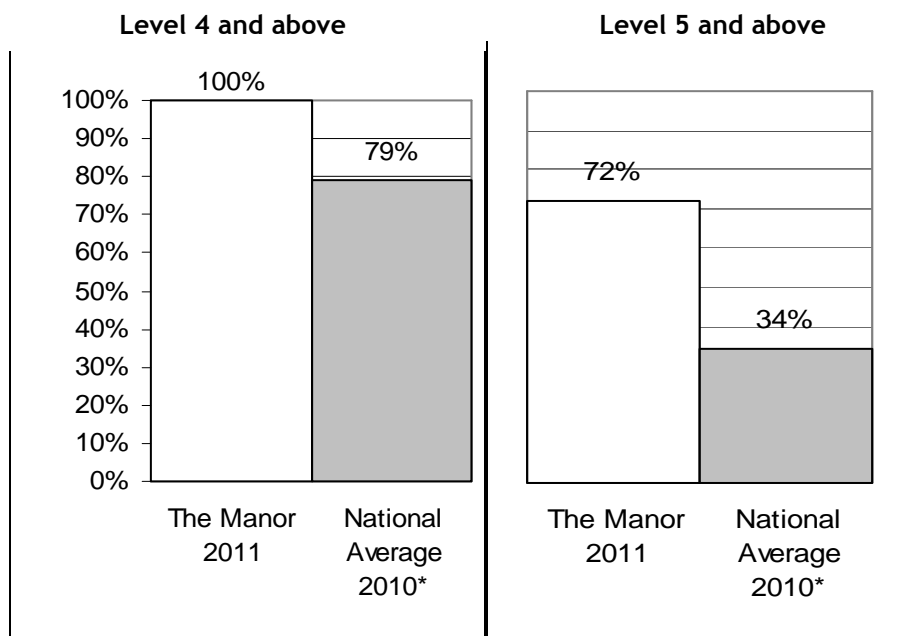

KS2 MATHS

National Averages are for 2010 as 2011 national results are not yet published.

The Manor Preparatory School, Faringdon Road, Abingdon, Oxfordshire OX13 6LN
Tel: 01235 858458 • Fax: 01235 559593 • email: registrar@manorprep.org • www.manorprep.org