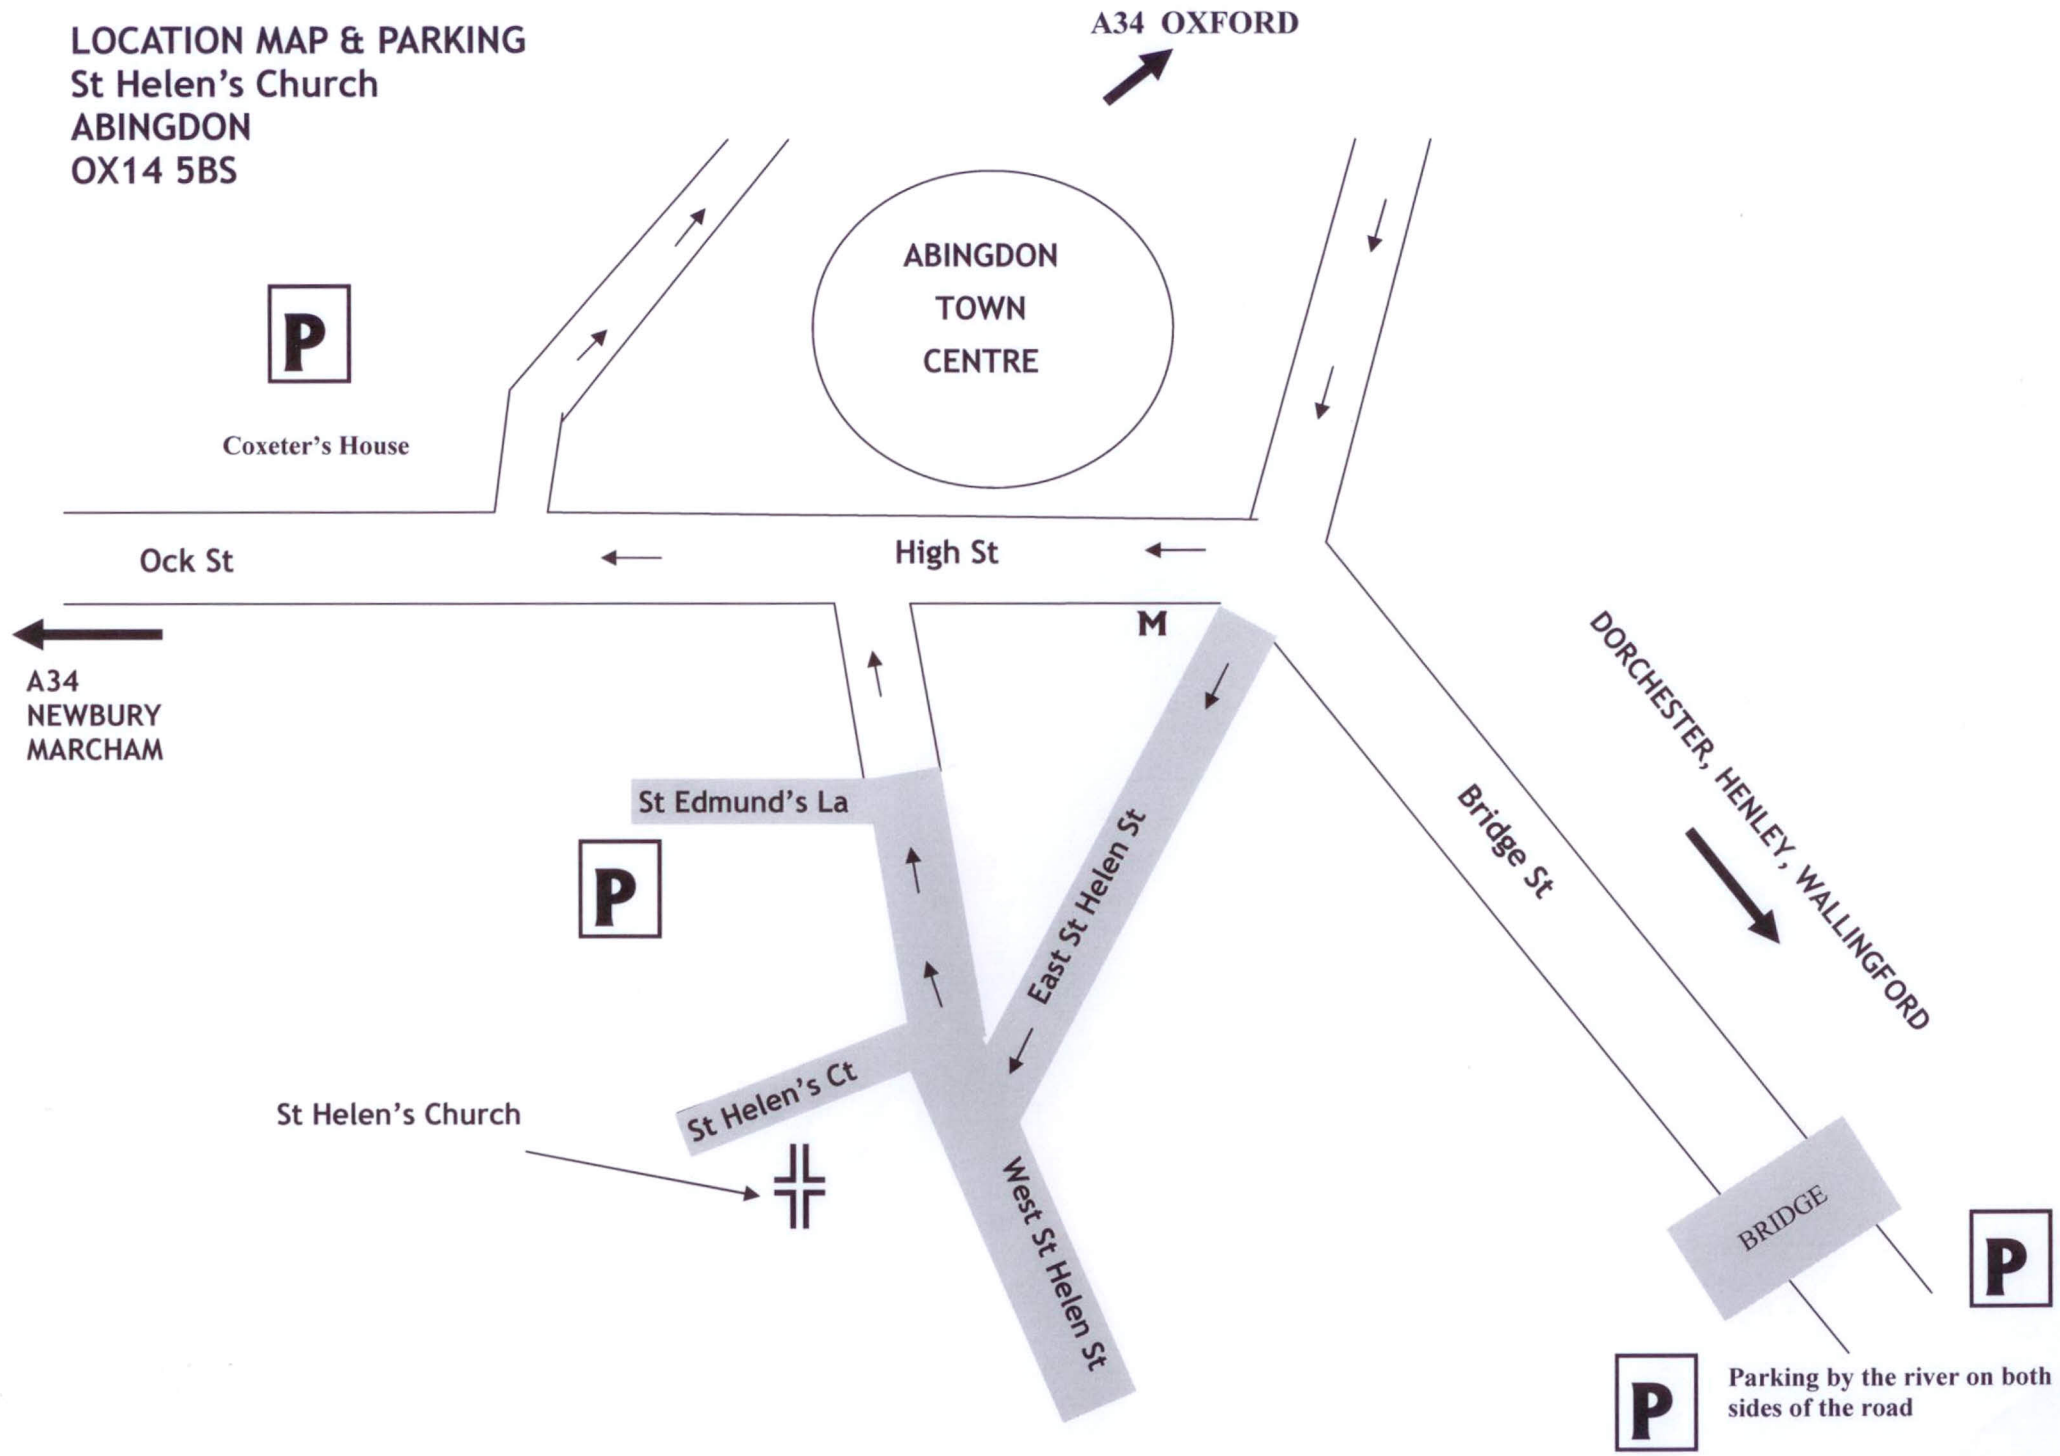

LOCATION MAP & PARKING
St Helen's Church
ABINGDON
OX14 5BS

A34 OXFORD
↑

**ABINGDON
TOWN
CENTRE**

P

Coxeter's House

Ock St

High St

M

**A34
NEWBURY
MARCHAM**
←

St Edmund's La

P

St Helen's Church

St Helen's Ct

East St Helen St

West St Helen St

Bridge St

DORCHESTER, HENLEY, WALLINGFORD
↓

BRIDGE

P

P

Parking by the river on both sides of the road