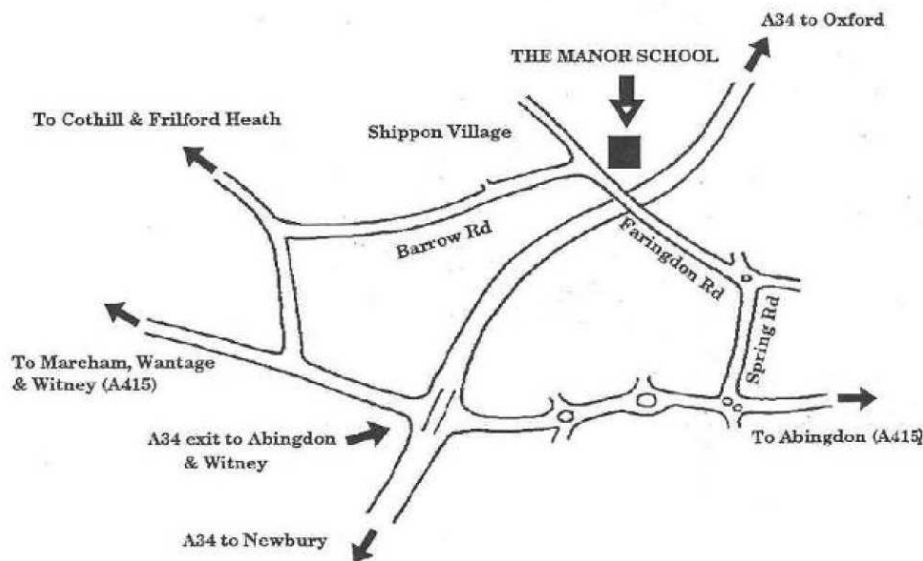

### 2. Directions to The Manor Preparatory School

Approaching The Manor from the A34 take the exit for Abingdon. At the roundabout follow the signs for Witney and Wantage. There is also a sign to Dalton Barracks. After a few hundred metres turn right. In another quarter of a mile turn right again at the first turn, which is Barrow Road. (Both of these turns are signposted to Dalton Barracks). Follow Barrow Road for about one mile, past Shippon Church, to a 'T' junction, and turn right. The Manor School is on the left.

### 3. Parking at The Manor Preparatory School

Please enter the school slowly and follow signs to the Visitors' car park which is situated in front of the main Georgian Manor House building. Please ring the bell at the main door.