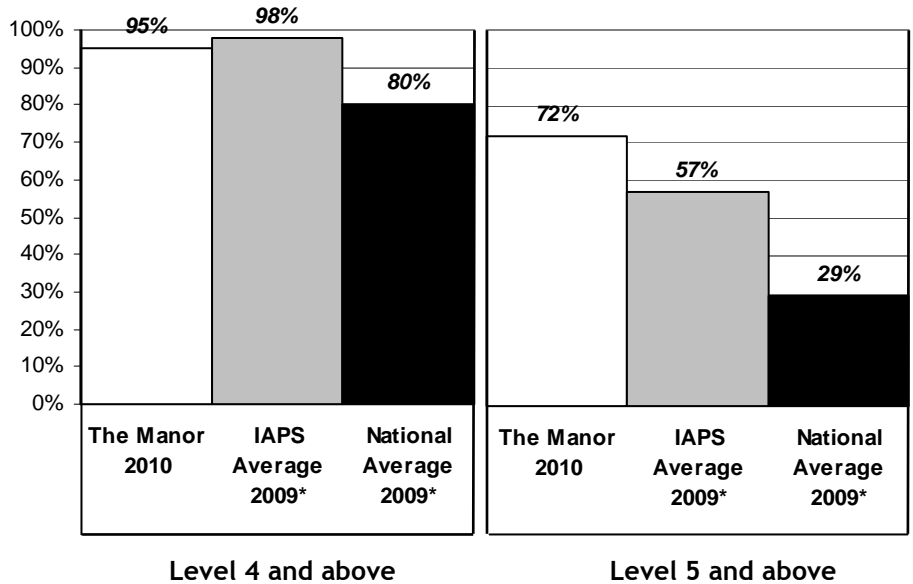

NATIONAL CURRICULUM RESULTS AND PUPILS' DESTINATIONS

2010 - KEY STAGE 2 TEST RESULTS

All our Year 6 pupils (10/11 year olds) took the externally marked National Curriculum Key Stage Two Tests in English and Maths in May 2010. Science is no longer assessed as a Key Stage Two external test.

Level 4 - national target for 10/11 year olds

Level 5 - national target for 13/14 year olds. This level therefore represents an excellent standard of achievement for 10/11 year olds.

The IAPS average is the average percentage of Y6 pupils attending preparatory schools who achieve Level 4 or Level 5 in their KS2 exams (IAPS is the Independent Association of Preparatory Schools).

KS2 ENGLISH

Proportion of Pupils Attaining Level 4 and Level 5

KS2 MATHS