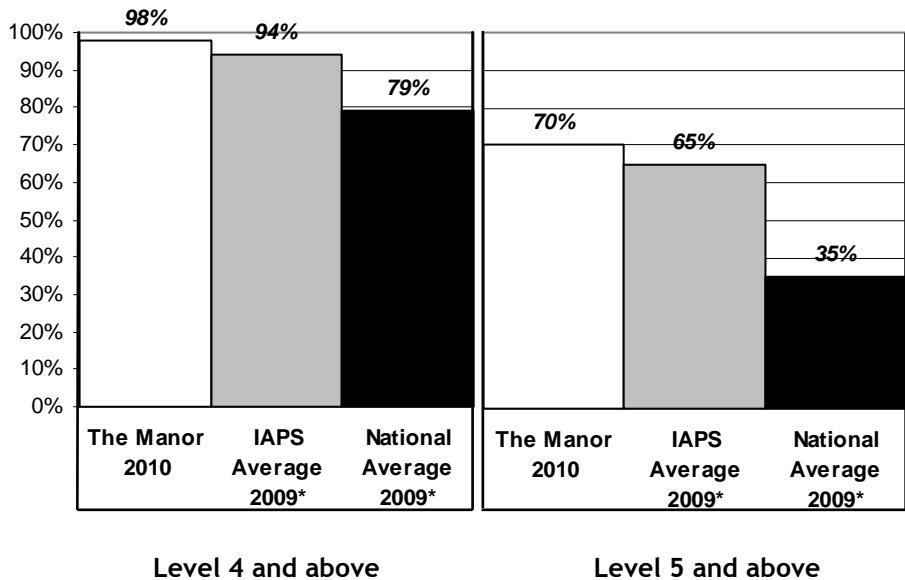

NATIONAL CURRICULUM RESULTS AND PUPILS' DESTINATIONS

2010 - KEY STAGE 2 TEST RESULTS

All our Year 6 pupils (10/11 year olds) took the externally marked National Curriculum Key Stage Two Tests in English and Maths in May 2010. Science is no longer assessed as a Key Stage Two external test.

Level 4 - national target for 10/11 year olds

Level 5 - national target for 13/14 year olds. This level therefore represents an excellent standard of achievement for 10/11 year olds.

The IAPS average is the average percentage of Y6 pupils attending preparatory schools who achieve Level 4 or Level 5 in their KS2 exams (IAPS is the Independent Association of Preparatory Schools).

KS2 ENGLISH

Proportion of Pupils Attaining Level 4 and Level 5

KS2 MATHS

PTO.../

* IAPS and National Averages 2009 as 2010 results not published at time of printing.

YEAR 6 LEAVERS' DESTINATIONS 2010

- St Helen's (24)
- Our Lady's Abingdon (1)
- Headington (9)
- Tudor Hall (1)
- Downe House (3)
- St Gabriel's (1)
- Cranford House (1)
- St Hugh's (1)
- Queen Anne's (1)
- Cokethorpe (1)
- Monmouth Girls (1)