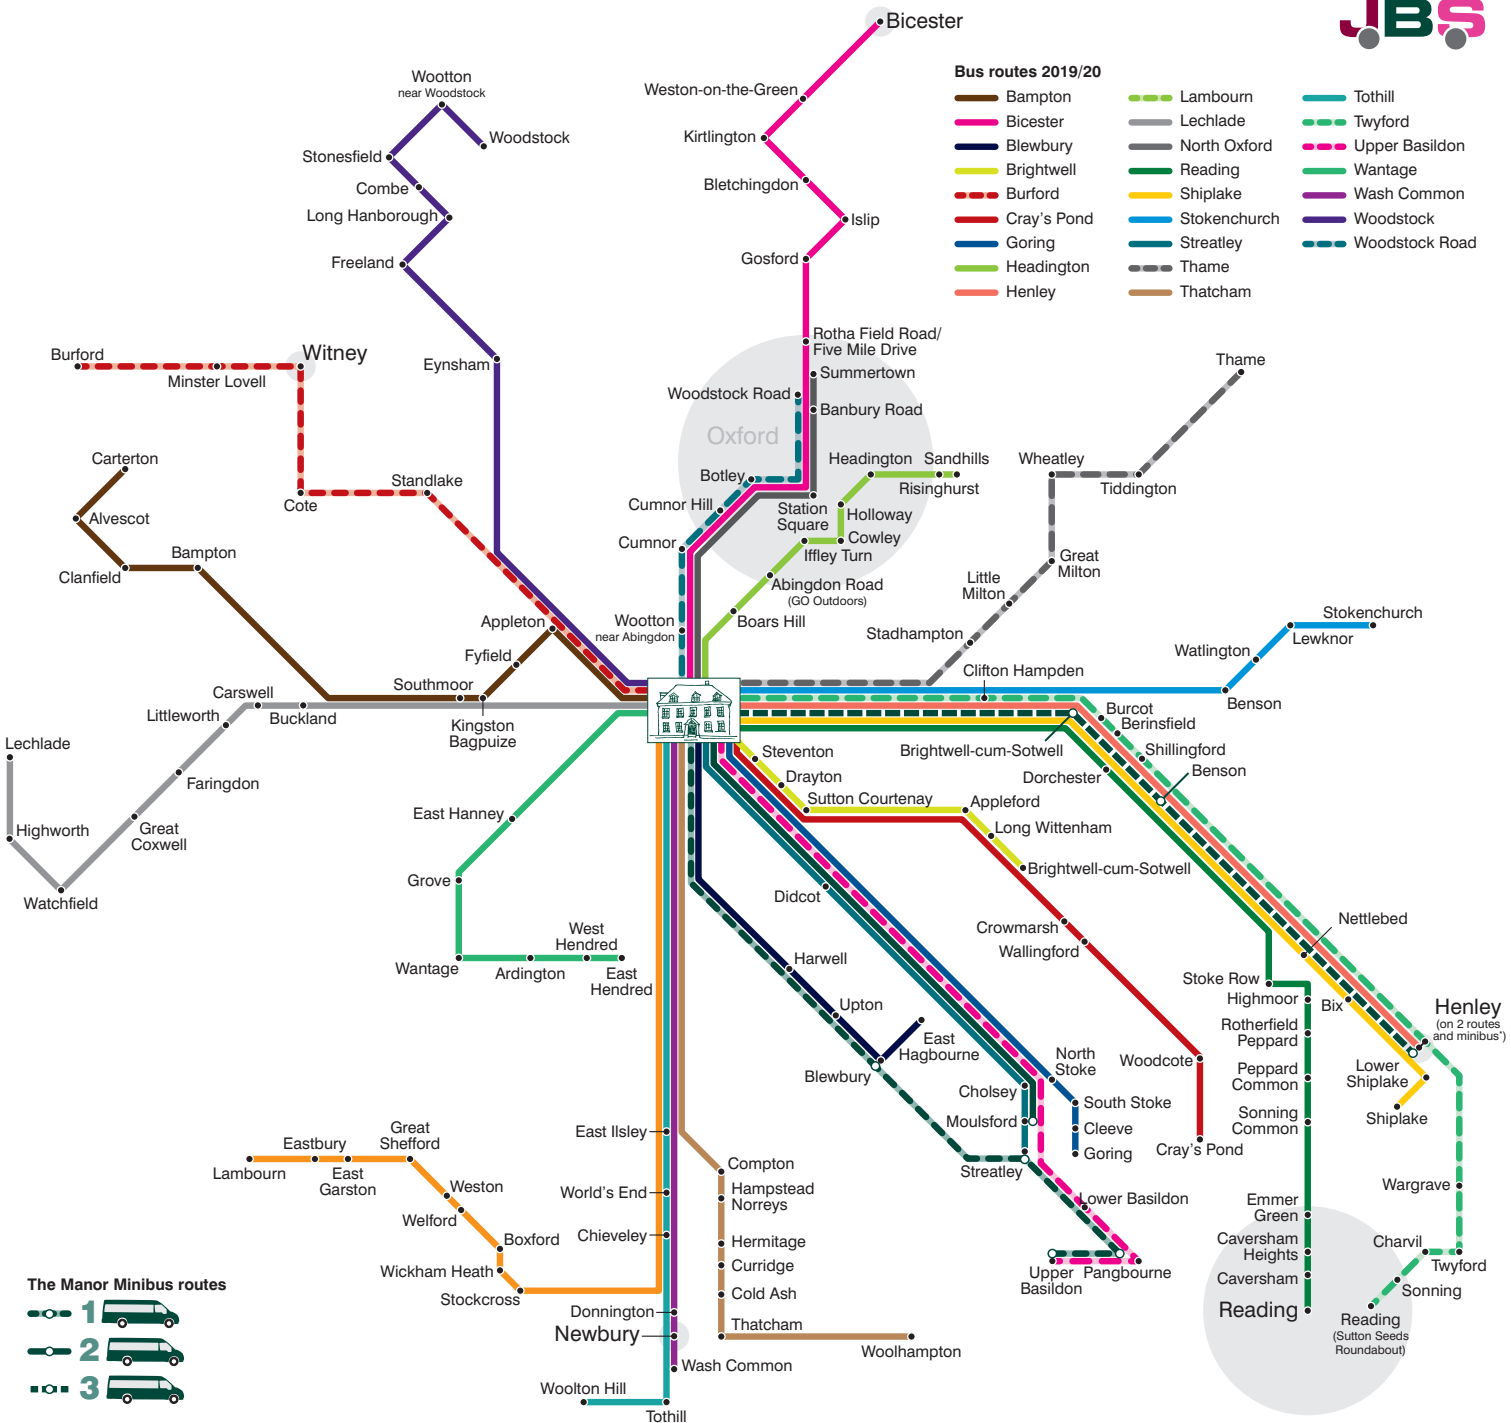

Bus routes 2019/20

- | | | |
|-------------|--------------|----------------|
| Bampton | Lambourn | Tothill |
| Bicester | Lechlade | Twyford |
| Blewbury | North Oxford | Upper Basildon |
| Brightwell | Reading | Wantage |
| Burford | Shiplake | Wash Common |
| Cray's Pond | Stokenchurch | Woodstock |
| Goring | Stratley | Woodstock Road |
| Headington | Thames | |
| Henley | Thatcham | |

The Manor Minibus routes

- 1
- 2
- 3